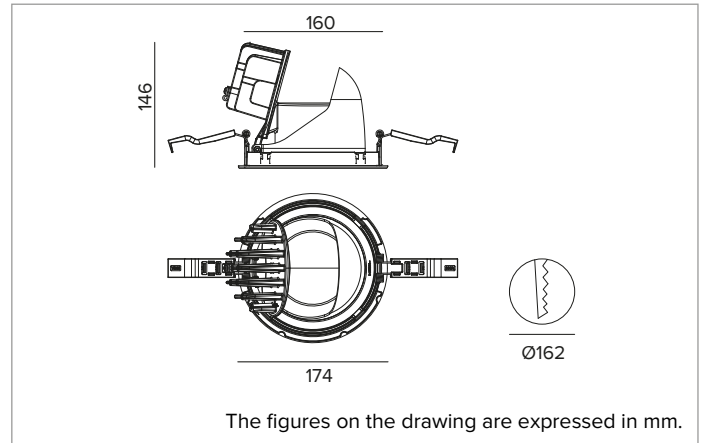

SOURCE

High efficiency Chip on Board LED Ra90. Ra80 on request.

Energy efficiency class: E

Nominal power: 36W

Nominal flux: 4853lm

Colour rendering index: 90

Rf: 92

Rg: 101

CCT nominal: 3000K

Lifetime (L80/B10): >50000h tq +25°C

ILLUMINOTECHNICAL CHARACTERISTICS

FL - precision optics with a black silicone cut off ring. Convex faceted highly reflective anodised aluminium reflector and a holographic diffusion filter. UGR<19 (EN 12464-1).

Optic: REFLECTOR

Beam angles: FL (32°)

Optical efficiency: 77%

Fixture flux: 3747lm

Luminous efficacy: 92lm/W

Photobiological safety: Compliant with RG1 low risk group

MECHANICAL CHARACTERISTICS

Die-cast white painted anodised aluminium body and dissipator. Friction rotation system on hinges with adjustability of the fixture from -25°/+75° on a vertical plane and can be manually aimed to 355° on a horizontal plane. Trim version with an integrated white ring.

Colour and finish: Plaster white

Weight: 1.15Kg

Degree of protection: IP20 for recessed part

Degree of protection: IP40 for exposed part

ELECTRICAL CHARACTERISTICS

Integrated electronic ON-OFF driver.

Fixture Power: 41W

Power supply: 220-240Vac 50/60Hz

Insulation Class: CLASS 2

Type of driver / Control: ON-OFF

Driver included: YES

Class F: YES

SAFE FLICKER: PstLM=<1 and SVM=<0.4 (IEC TR 61547-1 and IEC TR 63158), to ensure a more comfortable and safe light

Ambient temperature: 0°C / +25°C

INSTALLATION

Quick tool-free mounting system for false ceiling installation from 0.5 to 30mm.

NOTES

110-277Vac version available on request.

WARRANTY

5 years.

WARNING

Luminaire designed for disposal/recycling at end-of-life. Replaceable (LED only) light source by a professional. Replaceable control gear by a professional.

Due to the technological evolution of the electronic components, the data provided may be updated, and as such, confirmation must be requested during the order process.

Luminous flux and power supply have +/-10% tolerances with respect to the indicated value. tq +25°C (CIE 121).

We reserve the right to make technical changes.

Targetti Sankey S.r.l.
Via Pratese, 164
50145 Firenze - Italy
Tel: +39 055 37911
targetti.com
targetti@targetti.com

CCIAA Firenze
Share Capital:
€ 500.000,00
VAT N. (IT):
01537660480
R.E.A.: FI-275656

TARGETTI