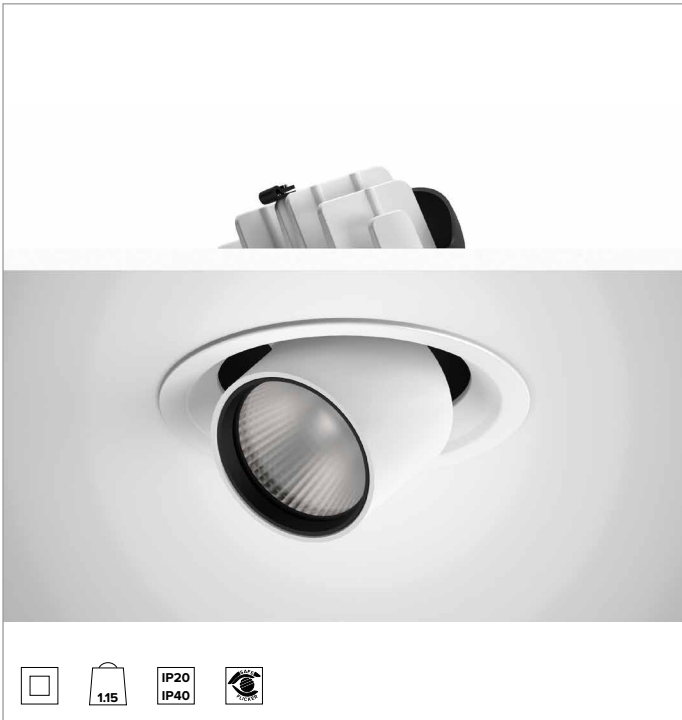

1T9116EL | CCTEVO EXTRACTABLE 162

Recessed extractable LED projector

		3000K	H(m)	D(m)	Emax(lx)	
		Ra90		32°		
		Fixture Power	41W	1	0.57	11458
		Source Flux	4853lm	2	1.13	2864
		Fixture Flux	3747lm	3	1.70	1273
		Efficacy	92lm/W	4	2.27	716
TS1313	Imax=2361cd/klm	Imax	11458cd	5	2.83	458

CCT nominal: 3000K

Lifetime (L80/B10): >50000h tq +25°C

ILLUMINOTECHNICAL CHARACTERISTICS

FL - precision optics with a black silicone cut off ring. Convex faceted highly reflective anodised aluminium reflector and a holographic diffusion filter. UGR<19 (EN 12464-1).

Optic: REFLECTOR

Beam angles: FL (32°)

Optical efficiency: 77%

Fixture flux: 3747lm

Luminous efficacy: 92lm/W

Photobiological safety: Compliant with RG1 low risk group

MECHANICAL CHARACTERISTICS

Die-cast white painted anodised aluminium body and dissipator. Friction rotation system on hinges with adjustability of the fixture from -25°/+75° on a vertical plane and can be manually aimed to 355° on a horizontal plane. Trim version with an integrated white ring.

Colour and finish: Plaster white

Weight: 1.15Kg

Degree of protection: IP20 for recessed part

Degree of protection: IP40 for exposed part

ELECTRICAL CHARACTERISTICS

Integrated electronic ON-OFF driver.

Fixture Power: 41W